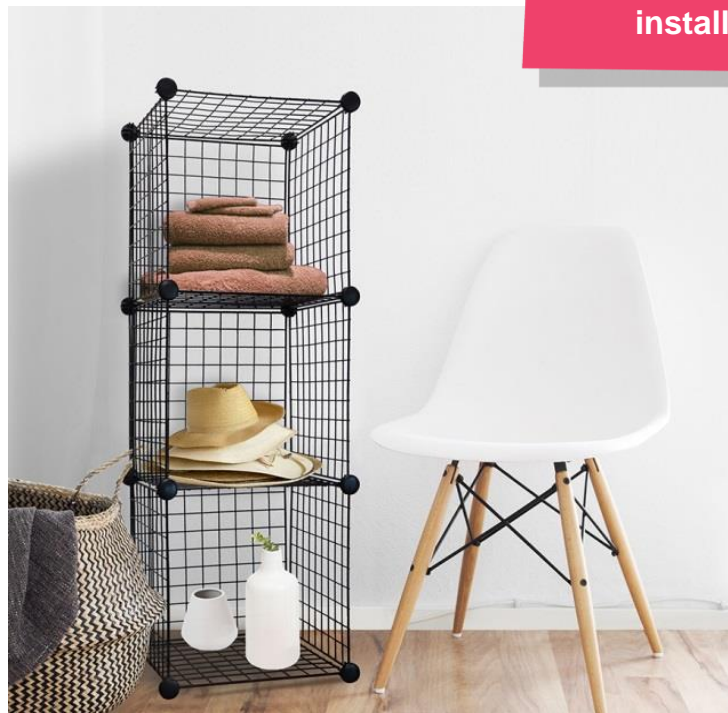

WIRE CUBE STORAGE ORGANIZER, SET OF 3

SPECIFICATION

-Color: Black, White

-Material: Steel

-Size: 16"W x 16"D x 44.5"H

-Surface Finish: Powder Coating

**Quick-lock connectors make the assembly simple and easy.
A rubber mallet can make the installation faster!**

FEATURES

- Each set of cube shelving includes 13 grid panels and 16 grid connectors.
- Open wire construction allows for quick access to anything on the cube shelves.